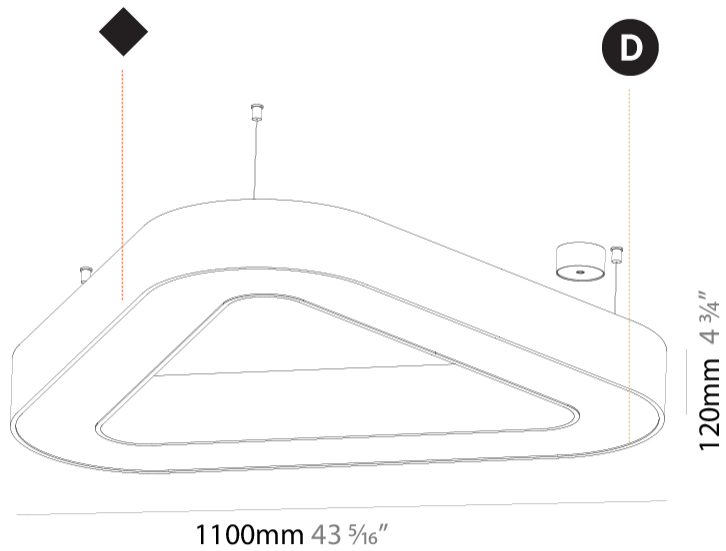

GENERAL

Series: Victory
Partner: Prolicht
Division: Architectural
Installation: Suspension
Product Type: Pendant
Mounting Location: Ceiling
Light Distribution: Direct

PHYSICAL

Shape: Abstract
Length (mm): 1100
Length (in): 43 5/16
Width (mm): 1100
Width (in): 43 5/16
Height (mm): 120
Height (in): 4 3/4
Max. Overall Height (mm): 2120
Max. Overall Height (in): 83 7/16
Weight (kg): 10.561
Weight (lbs): 23.23
Diffuser: [PMMA - Opal or Micro-Prism](#)
Fixture Finish: [SSR / BKV / CWI / CRY / HAB / UFT / ITA / RUA / FTG / MYG / LOD / PUS / FRO / FUP / KIA / POP / BLS / SPG / MEY / GOH / CHC / COM / ABZ / JAG / OBR / MOS / ROR](#)
Fixture Material: [PMMA / Aluminum](#)

ELECTRICAL

Lamp Type: LED (Zhaga Standard)
Input Wattage (W): 45
Total Output Wattage (W): 36 / 28.8 (3500K)
Dimming: [Non-Dimming / Phase Dimming (120Vac only) / 0-10V Dimming](#)
Driver Included: Yes
Driver Location: Integrated
Driver Type: Constant Current - 120 / 277Vac
Driver Class: Class 2
Input Voltage (V): 120 - 277
Constant Current (MA): 350 / 900 (3500K)

LED

Color Temperature (°K): [3000 / 3500 / 4000](#)
Max. Delivered Lumen (lm): 4150 / 4302 / 43390
CRI: >80 CRI
Efficiency (%): 0.65
Lamp Life (hrs): 50000

OPTICAL

RATINGS AND CERTIFICATIONS

Certified By: Certified for North American Standards
IP rating: IP20