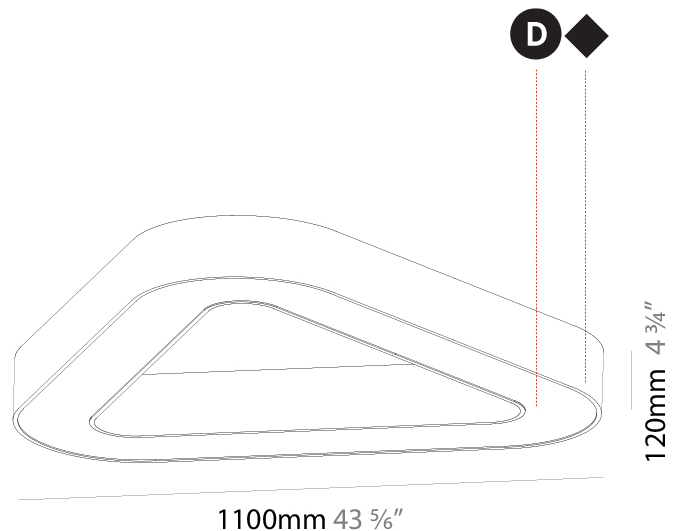

1. To build a product code in our configurator select the specify button on the base model # product page
2. To build a manual product code on this datasheet choose from the options listed below in blue font and add the suffix to the base model #

GENERAL

Series: Victory
Partner: Prolicht
Division: Architectural
Installation: Surface
Product Type: Ceiling Surface
Mounting Location: Ceiling
Light Distribution: Direct

PHYSICAL

Shape: Abstract
Length (mm): 1100
Length (in): 43 ⁵/₁₆
Width (mm): 1100
Width (in): 43 ⁵/₁₆
Height (mm): 120
Height (in): 4 ³/₄
Weight (kg): 10.20
Weight (lbs): 22.48
Diffuser: PMMA - Opal or Micro-Prism
Fixture Finish: SSR / BKV / CWI / CRY / HAB / UFT / ITA / RUA / FTG / MYG / LOD / PUS / FRO / FUP / KIA / POP / BLS / SPG / MEY / GOH / CHC / COM / ABZ / JAG / OBR / MOS / ROR
Fixture Material: PMMA / Aluminum

ELECTRICAL

Lamp Type: LED (Zhaga Standard)
Input Wattage (W): 45
Total Output Wattage (W): 36 / 28.8 (3500K)
Dimming: Non-Dimming / Phase Dimming (120Vac only) / 0-10V Dimming
Driver Included: Yes
Driver Location: Integrated
Driver Type: Constant Current - 120 / 277Vac
Driver Class: Class 2
Input Voltage (V): 120 - 277
Constant Current (MA): 350 / 900 (3500K)

LED

Color Temperature (°K): 3000 / 3500 / 4000
Max. Delivered Lumen (lm): 4150 / 4302 / 4390
CRI: >80 CRI
Efficiency (%): 65
Lamp Life (hrs): 50000

OPTICAL

RATINGS AND CERTIFICATIONS

Certified By: Certified for North American Standards
IP rating: IP20